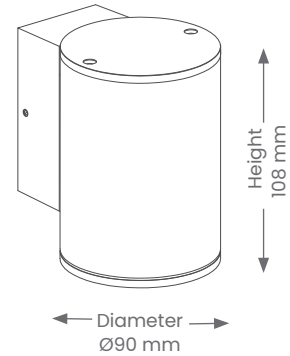

## Wall Light

### Byron Elite Round with Lamp - One Way - Small

Product Codes: LUS1005L

Depth from wall  
120 mm

IP RATING

DIMMABLE\*

WARRANTY

## Specifications

- IK Rating - IK06
- **Power**
  - Voltage - 230V
  - Wattage - 35W Max
- **Lamp**
  - 1 x GU10 lamp (included)
  - Tech - Replaceable lamp