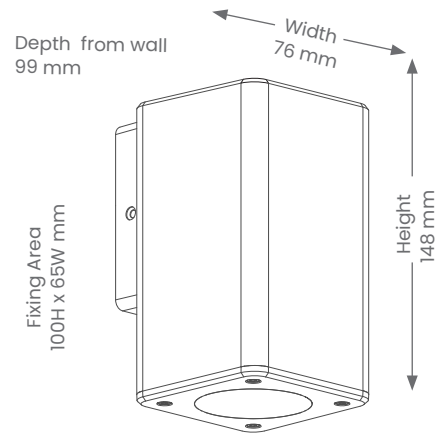

Wall Light

Byron Square with Lamp- One Way - Small

Product Codes: LUS1003L

IP RATING

DIMMABLE*

DOUBLE INSULATED

WARRANTY

Product Features

Specifications

- IK Rating - IK08
- **Power**
 - Voltage - 230V
 - Wattage - 10W Max
- **Lamp**
 - 1 x GU10 lamp (included)
 - Tech - Replaceable lamp

Installation

- **Mounting** - Surface Mounted