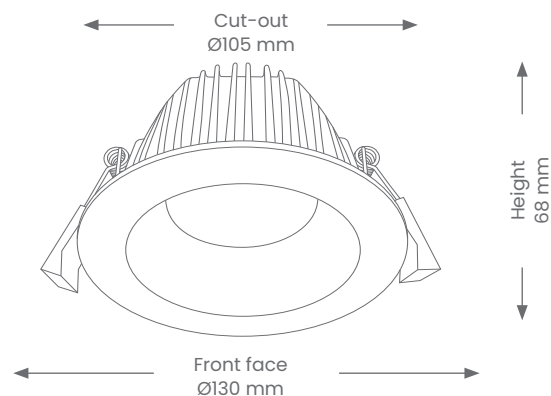

GeoLED Downlights

GEO15LG - CRI 80 - TRICOLOUR TEMPERATURE

Product Codes: LGDL15WCCT-WH

Product Features

- 15W Low Glare Recessed Downlight
- Dimmable, with compatible dimmer
- Tricolour suitable
- Low Glare design
- Suitable for residential or commercial in either interior or covered exterior installations.
- Lifespan - 54,000 hours(L70)
- Removable driver

Materials & Finish

- **Material**
 - Aluminium
 - Lens - Opaque PMMA diffuser (deep recess lens, reduces unwanted glare)
- **LED Type**
 - Integrated SMD LED
- **Shape**
 - Round
- **Colour**
 -  White

Specifications

- **Switching Capacity** - 30,000
- **Triac Dimmable**
- **Rating** - IC-F/IC-4
- **Power**
 - Voltage - 230V
 - Driver - coverable driver
 - Power Factor - > 0.9
 - Wattage - 15W(including the driver)
 - Max ambient operating temperature: +45°C
- **Light Output**
 - Lumens - 1050lm (3000K) | 1200lm (4000K) | 1125lm (6500K)
 - Colour Temperature - 3000K | 4000K | 6500K
 - CRI - >80(CRI90 model available)

Installation

- **Mounting** - Recessed
- *HCB: 0mm | *SCB: 0mm | Height of fitting: 68mm

Note:
*HCB(Height Clearance to Building) and SCB(Side Clearance to Building) clearances of 0mm does not mean that you can drill a hole in solid concrete or wood and install downlight. You must always allow for heat dissipation. Do not install closer than 500mm to illuminated surface. Please refer to instruction sheet for more details.