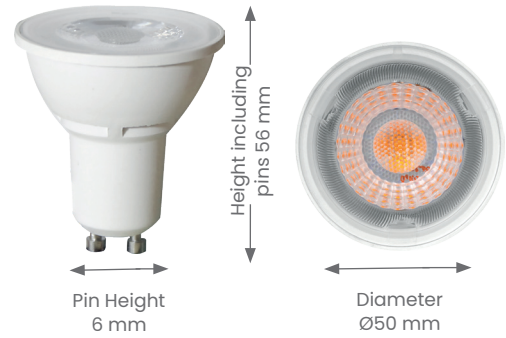

# Lamp LED GU10

Product Code: ECONGU107W

BEAM ANGLE

WARRANTY

DIMMABLE

1 COLOUR

## Product Features

- Application - Interior
- Lifespan - 50,000 hours(L70)

## Specifications

- Power
  - Voltage - 230V
  - Wattage -7W
- Light Output
  - Lumens -500lm (3000K)
  - Colour Temperature - 3000K
- Lamp
  - Type - ECON GU10
  - Base - GU10
  - LED