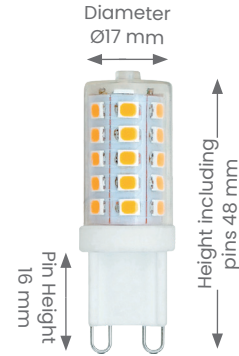

Lamp

LED COB - G9 - 3W

Product Code: LEDSMG93W

BEAM ANGLE

WARRANTY

DIMMABLE

1 COLOUR

Product Features

- Application - Interior
- Lifespan - 25,000 hours(L70)

Materials & Finish

- Material
 - SMD LED Chips

Specifications

- **Power**
 - Voltage - 230V
 - Wattage - 3W
 - Max ambient operating temperature: +40°C
- **Light Output**
 - Lumens - 300lm (3000K)
 - Colour Temperature - 3000K
- **Lamp**
 - Type - G9-3W
 - Base - G9
 - LED