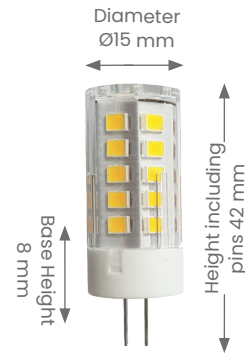

Lamp

LED COB - G4 - 3W

Product Code: LEDSMG43W

BEAM ANGLE

WARRANTY

1 COLOUR

Product Features

- Application - Interior
- Lifespan - 25,000 hours (L70)

Materials & Finish

- Material
 - SMD LED Chips

Specifications

- Non-Dimmable
- Power
 - Voltage - 230V
 - Wattage - 3W
 - Max ambient operating temperature: +40°C
- Light Output
 - Lumens - 280lm (3000K)
 - Colour Temperature - 3000K
- Lamp
 - Type - G4-3W
 - Base - G4
 - LED