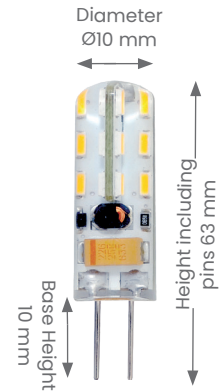

Lamp

LED COB - G4 - 1.5W

Product Code: LEDSM DG415W

BEAM ANGLE

WARRANTY

1 COLOUR

Product Features

- Application - Interior
- Lifespan - 25,000 hours (L70)

Materials & Finish

- Material
 - SMD LED Chips

Specifications

- Non-Dimmable
- Power
 - Voltage - 12V (AC/DC)
 - Wattage - 1.5W
 - Max ambient operating temperature: +40°C
- Light Output
 - Lumens - 95lm (3000K)
 - Colour Temperature - 3000K
- Lamp
 - Type - G4-1.5W
 - Base - G4
 - LED