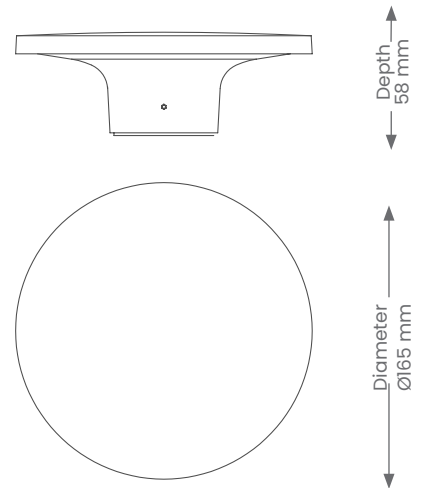

Wall Light Deco Backlit

Product Codes: LDS651-BLK/ WH

IP RATING

DOUBLE
INSULATED

WARRANTY

Product Features

- Suitable for residential/ commercial in interior/ exterior installations.
- Backlit Spot light
- Double insulated

Materials & Finish

- **Material**
 - Polycarbonate + ABS & PC diffuser
- **LED Type**
 - Integrated LED
- **Colour**
 -  Black  White

Specifications

- **Power**
 - Voltage - 230V
 - Wattage - 8W
 - Driver - Integral
- **Light Output**
 - Lumens - 600lm
 - Colour Temperature - 3000K