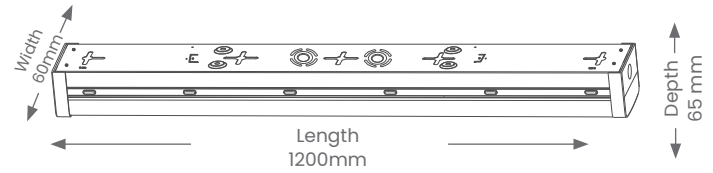

LED Battens

KARLIN 4FT

Product Codes: KARLIN4FTCCT

Product Features

- Suitable for residential or commercial in interior installations
- Double-insulated
- Conduit entry
- Lifespan - 54,000 hours(L70)

Materials & Finish

- **Material**
 - Aluminium, Iron & Polycarbonate
 - Lens - Opal White
- **LED Type**
 - Integrated SMD LED
- **Shape**
 - Rectangle
- **Colour**
 -  White

Specifications

- Non-Dimmable
- IK Rating - IK08
- **Power**
 - Voltage - 230V
 - Driver - Built-in
 - Wattage - 36W
 - Input Frequency - 50Hz/ 60Hz
 - Max ambient operating temperature: +45°C
- **Light Output**
 - Lumens - 3960lm(3K) | 4500lm(4K) | 4140lm(6.5K)
 - Colour Temperature - 3000K | 4000K | 6500K
 - CRI - >80
- **Lamp**
 - Tech - Integrated LED