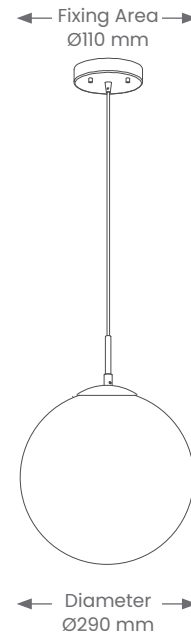

### JESSICA

Product Codes: KP911-BLK/ BR

IP RATING

DIMMABLE

WARRANTY

## Specifications

- **Power**
  - Voltage - 230V
  - Wattage - 40W Max
- **Lamp**
  - LEDA60E278W (Lamp included)
  - \*Lamp no bigger than A60 can be fitted