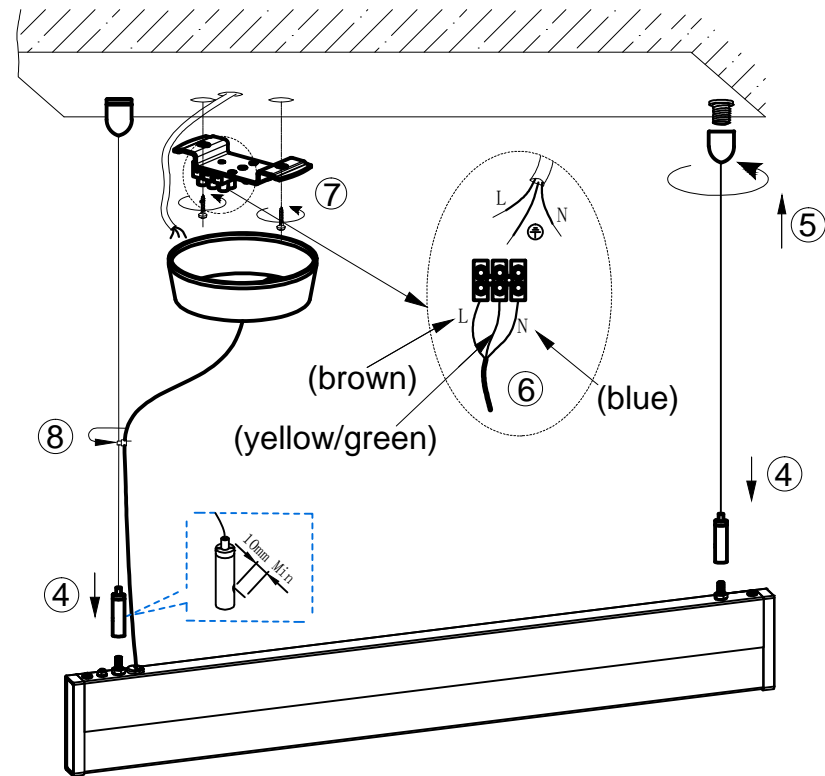

INSTRUCTION

Code	Wattage	L
SPEND29	14.4W	1130mm

1. The fixture must be installed by a registered electrician.
2. To avoid potential unsafe lamp failure, the luminaire should be switched off at least once a week.