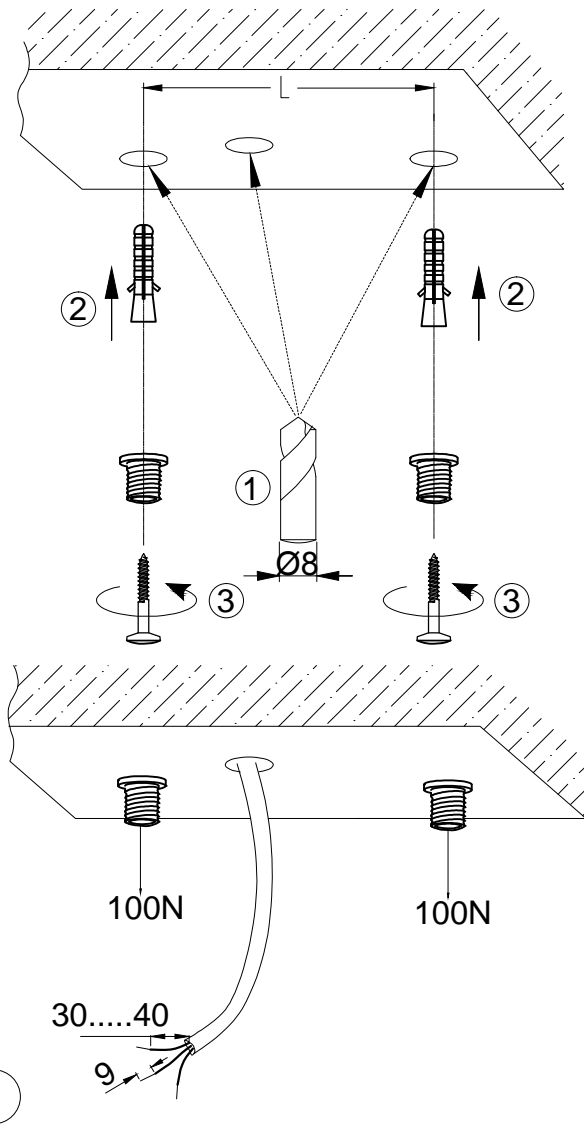

INSTRUCTION

Code	Wattage	L
SPEND29	14.4W	1130mm

1. The fixture must be installed by a registered electrician.
2. To avoid potential unsafe lamp failure, the luminaire should be switched off at least once a week.