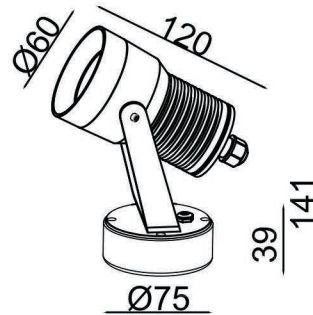

230V LED Spot Light BBA17

Type: Adjustable spotlight on base
Watts: 1x 5W CREE LED
Lumens: 440
Kelvin: 3500K
Voltage: 230V
Beam angle: 23°
Head Size: 60Ø x 120L
Base size: 75Ø x 39D
IP rating: IP65
Material: Anodised aluminium, powder coated.
Finish: Black
Information: Total power consumption = 5.5W.
Code: BBA17