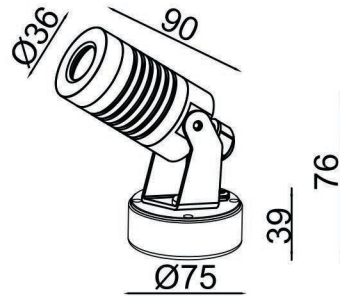

## 230V LED Spot Light BBA08

Type: Adjustable spotlight on base  
Watts: 1x 3W CREE LED  
Lumens: 130  
Kelvin: 3500K  
Voltage: 230V  
Beam angle: 30°  
Head Size: 36Ø x 90L  
Base size: 75Ø x 39D  
IP rating: IP65  
Material: Anodised aluminium, powder coated.  
finish: Black  
Information: Total power consumption = 2.6W.  
Code: BBA08