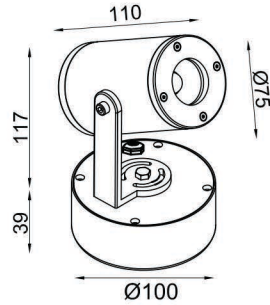

230V LED Spot Light BBA06

Type: Adjustable spotlight on base
 Watts: 1x 10W CREE LED
 Lumens: 920
 Kelvin: 3500K
 Voltage: 230V
 Beam angle: 23°
 Head Size: 75Ø x 110L
 Base size: 100Ø x 39D
 IP rating: IP65
 Material: Anodised aluminium, powder coated.
 Finish: Black
 Information: Total power consumption = 10.5W.
 Code: BBA06