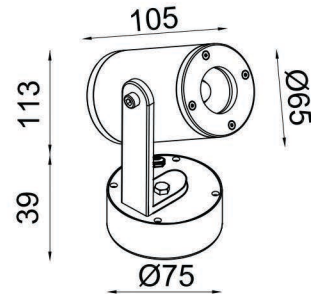

230V LED Spot Light BBA04

Type: Adjustable spotlight on base
Watts: 1x 5W CREE LED
Lumens: 440
Kelvin: 3500K
Voltage: 230V
Beam angle: 23°
Head Size: 65Ø x 105L
Base size: 75Ø x 39D
IP rating: IP65
Material: Anodised aluminium, powder coated.
Finish: Black
Information: Total power consumption = 5.5W.
Code: BBA04