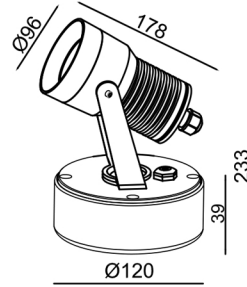

230V LED Spot Light BBA25

Type: Adjustable spotlight on base
Watts: 1x 15W CREE LED
Lumens: 830
Kelvin: 3500K
Voltage: 230V
Beam angle: 23°
Head Size: 96Ø x 178L
Base size: 120Ø x 39D
IP rating: IP65
Material: Anodised aluminium, powder coated.
Finish: Black
Information: Total power consumption = 17.5W.
Code: BBA25