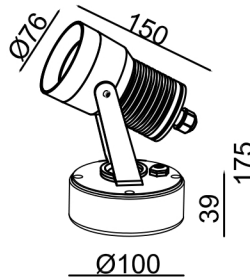

## 230V LED Spot Light BBA21

Type: Adjustable spotlight on base  
 Watts: 1x 10W CREE LED  
 Lumens: 570  
 Kelvin: 3500K  
 Voltage: 230V  
 Beam angle: 23°  
 Head Size: 76Ø x 150L  
 Base size: 100Ø x 39D  
 IP rating: IP65  
 Material: Anodised aluminium, powder coated.  
 Finish: Black  
 Information: Total power consumption = 10.5W.  
 Code: BBA21