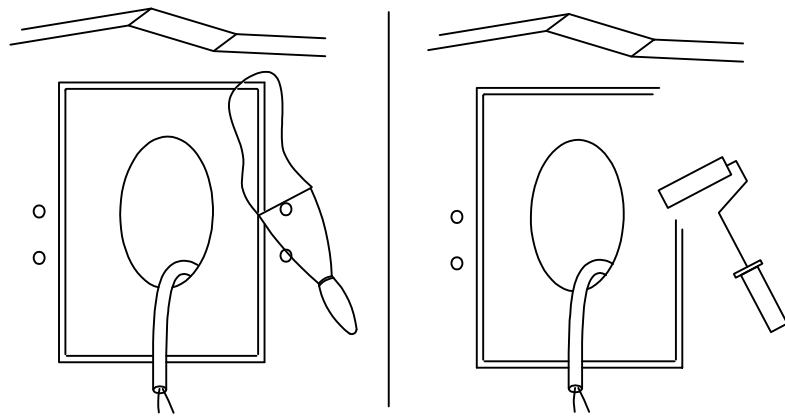

ATTENTION: FOR THIS OPERATION YOU HAVE TO CUT OFF THE POWER

MAXIMUM

220-240V~ 50/60Hz GU10 Max 35W

MW-3014

1

2

3

4