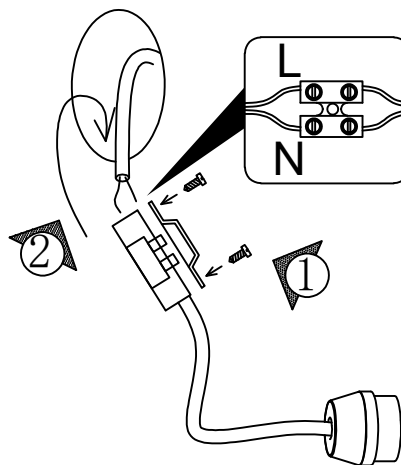

ATTENTION: FOR THIS OPERATION YOU HAVE TO CUT OFF THE POWER

MAXIMUM

220-240V~ 50/60Hz GU10 Max 35W

MW-3014

1

2

3

4

5

6