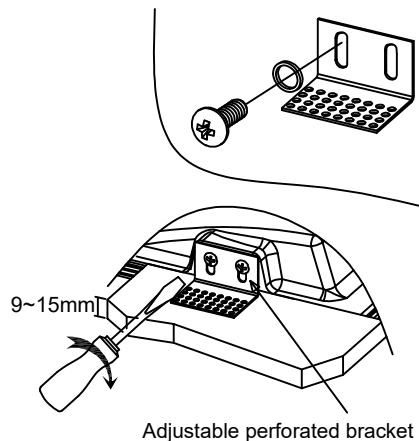

ATTENTION: FOR THIS OPERATION YOU HAVE TO CUT OFF THE POWER

MAXIMUM

220-240V~ 50/60Hz GU10 Max 35W

MW-3014

1

2

3

4