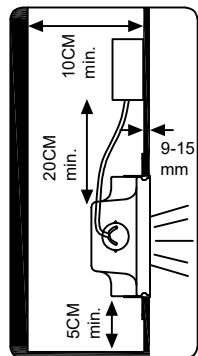

ATTENTION: FOR THIS OPERATION YOU HAVE TO CUT OFF THE POWER

MAXIMUM

220-240V~ 50/60Hz GU10 Max 35W

MW-3014

1

2

3

4