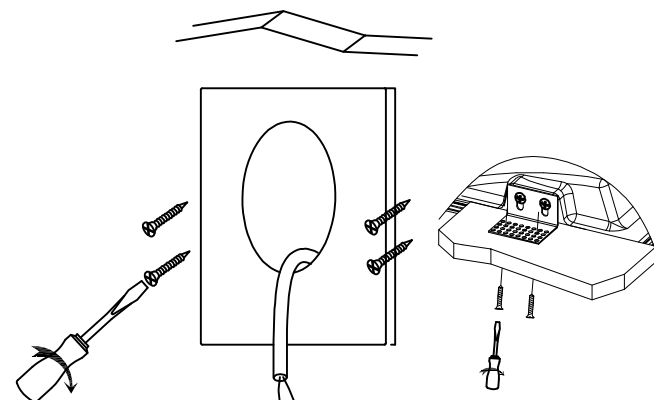

ATTENTION: FOR THIS OPERATION YOU HAVE TO CUT OFF THE POWER

MAXIMUM

220-240V~ 50/60Hz GU10 Max 35W

MW-3014

1

2

3

4