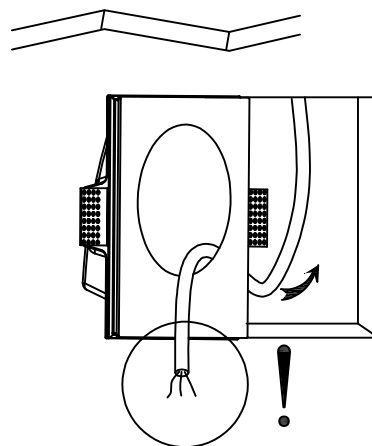

ATTENTION: FOR THIS OPERATION YOU HAVE TO CUT OFF THE POWER

MAXIMUM

220-240V~ 50/60Hz GU10 Max 35W

MW-3014

1

2

3

4