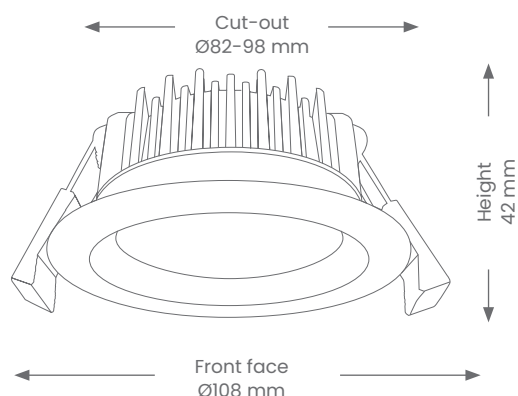

GeoLED Downlights

GEOCTA - CRI80 - COLOUR TUNABLE

Product Code: ICDLR12WCTA-WH

Product Features

- 12W/15W Fixed Recessed Downlight
- Wireless Remote Controlled
- Retrofit model easily upgrade older downlights
- Dimmable with remote
- Suitable for residential or commercial in either interior or covered exterior installations.
- Lifespan - 54,000 hours(L70)
- Removable driver
- Colour tunable 3000K-6500K
- Highlight mode

Materials & Finish

- **Material**
 - Aluminium, corrosion resistant A6063 alloy
 - Lens - Opaque PMMA diffuser
- **LED Type**
 - Integrated SMD LED
- **Shape**
 - Round
- **Colour**
 - White

Specifications

- **Switching Capacity** - 30,000
- **Triac Dimmable**
- **Rating** - IC-F/IC-4
- **Power**
 - Voltage - 230V
 - Driver - coverable driver
 - Power Factor - > 0.9
 - Wattage - 12W/15W(including the driver)
 - Max ambient operating temperature: +45°C
- **Light Output**
 - Lumens - 980lm @ 3000K
 - Colour Temperature - 3000K-6500K(remote controlled)
 - CRI - >80

Installation

- **Mounting** - Recessed
- *HCB: 0mm | *SCB: 0mm | Height of fitting: 42mm

Note:

*HCB(Height Clearance to Building) and SCB(Side Clearance to Building) clearances of 0mm does not mean that you can drill a hole in solid concrete or wood and install downlight. You must always allow for heat dissipation. Do not install closer than 500mm to illuminated surface. Please refer to instruction sheet for more details.