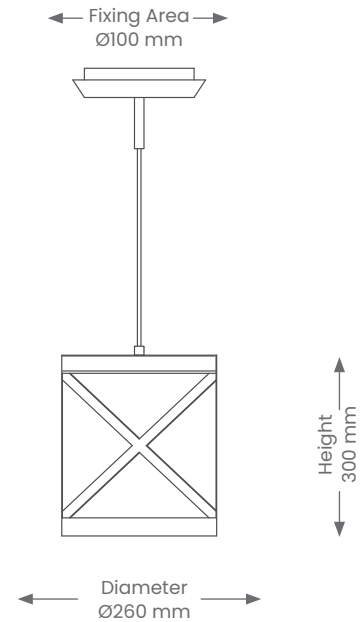

Pendant

HARPER – SMALL – SINGLE COLOUR TEMPERATURE

Product Codes: WP387S-BLK/GD

IP RATING

DIMMABLE

WARRANTY

CRI

1 COLOUR

Product Features

- Dimmable
- Suitable for residential in interior installations
- Supplied with 2M adjustable suspension cable

Materials & Finish

- **Material**
 - Metal
- **LED Type**
 - Integrated SMD LED
- **Colour**
 -  Black  Gold

Specifications

- **Power**
 - Voltage - 230V
 - Wattage - 18W
 - Driver - Built-In
- **Light Output**
 - Lumens - 600lm
 - Colour Temperature - 3000K
 - CRI - >80
- **Lamp**
 - Tech-Integrated LED

Installation