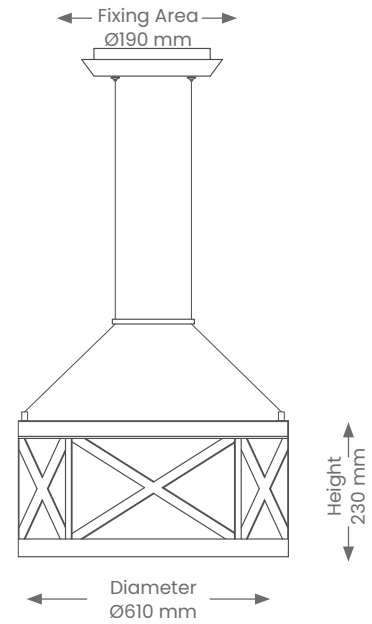

# HARPER – LARGE – SINGLE COLOUR TEMPERATURE

Product Codes: WP387L-BLK/GD

IP RATING

DIMMABLE

WARRANTY

CRI

1 COLOUR