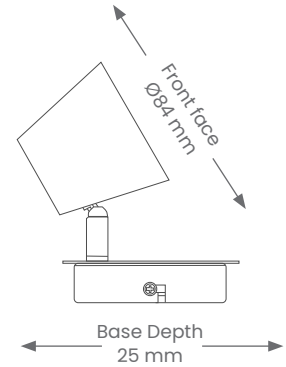

Interior Spotlight

GLOW – SINGLE HEAD

Product Codes: GLOW-1-WH

Fixing Area
Ø96 mm

IP RATING

WARRANTY

CRI

1 COLOUR

Product Features

- Suitable for residential in interior installations
- No switch light available
- Lifespan - 20,000 hours(L70)

Materials & Finish

- **Material**
 - Iron & Acrylic
- **LED Type**
 - Integrated SMD LED
- **Colour**
 -  White  Chrome  Copper

Specifications

- Non-dimmable
- **Power**
 - Voltage - 230V
 - Driver - Integral
 - Wattage - 6W
- **Light Output**
 - Lumens - 400lm
 - Colour Temperature - 3000K
 - CRI - >90

Installation

- **Mounting** - Surface Mounted