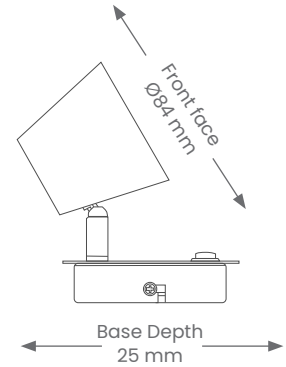

## GLOW – SINGLE HEAD WITH SWITCH

Product Codes: GLOW-1S-WH

Fixing Area  
Ø96 mm

IP RATING

DIMMABLE\*

WARRANTY