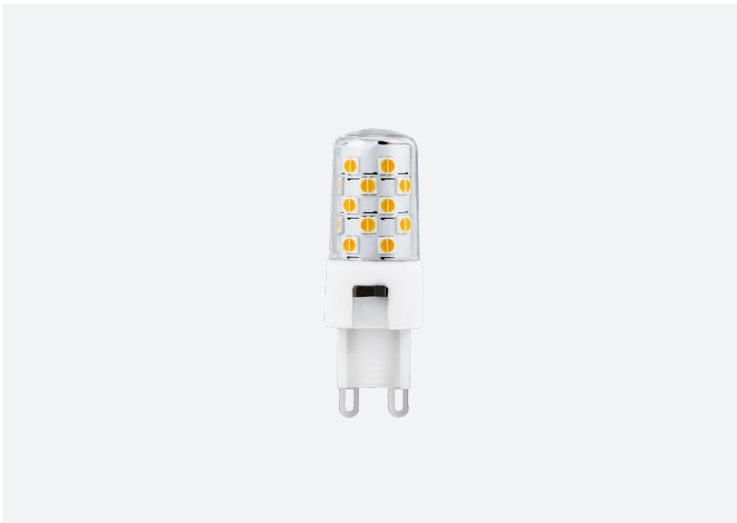

Lamp

LED COB SLIDE SWITCH DIMMABLE - G9

Product Code: G94WCCTD

BEAM ANGLE

WARRANTY

3 COLOUR

CRI

DIMMABLE

Product Features

- Application - Interior
- Lifespan - 15,000 hours(L70)
- Dimmable

Materials & Finish

- Material
-Ceramic + PC

Specifications

- **Power**
 - Voltage - 240V AC/DC
 - Power Factor - >0.9
 - Wattage -3.8W
- **Light Output**
 - Lumens -370lm (@4000K)
 - Colour Temperature -2700K | 3000K | 4000K
- **Lamp**
 - Base - G9
 - LED