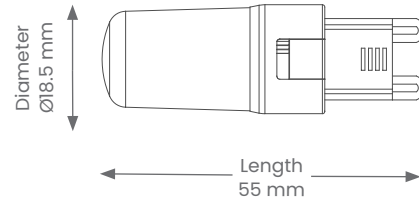

Lamp

LED COB SLIDE SWITCH DIMMABLE - G9

Product Code: G94WCCTD

BEAM ANGLE

WARRANTY

3 COLOUR

CRI

DIMMABLE

Product Features

- Application - Interior
- Lifespan - 15,000 hours(L70)
- Dimmable

Materials & Finish

- Material
-Ceramic + PC

Specifications

- **Power**
 - Voltage - 240V AC/DC
 - Power Factor - >0.9
 - Wattage -3.8W
- **Light Output**
 - Lumens -370lm (@4000K)
 - Colour Temperature -2700K | 3000K | 4000K
- **Lamp**
 - Base - G9
 - LED