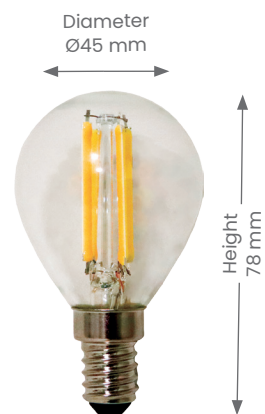

Lamp

FILAMENT LED - G45

Product Code: G45E14D

BEAM ANGLE

WARRANTY

1 COLOUR

DIMMABLE

Product Features

- Application - Interior
- Lifespan - 25,000 hours(L70)

Materials & Finish

- Material
-LED Filament

Specifications

- Dimmable
- Power
 - Voltage - 230V
 - Wattage -6W
- Light Output
 - Lumens -700lm (3000K)
 - Colour Temperature -3000K
- Lamp
 - Type - G45
 - Base - E14
 - LED