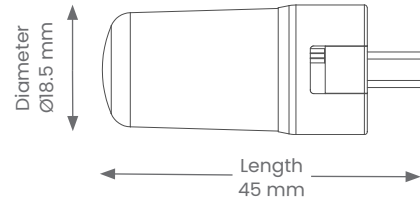

Lamp

LED COB SLIDE SWITCH - G4

Product Code: G44WCCT

Product Features

- Application - Interior
- Lifespan - 15,000 hours (L70)

Materials & Finish

- Material
  - Ceramic + PC

Specifications

- Non-Dimmable
- Power
  - Voltage - 12V AC/DC
  - Power Factor - >0.9
  - Wattage - 3.6W
- Light Output
  - Lumens - 400lm (@4000K)
  - Colour Temperature - 2700K | 3000K | 4000K
- Lamp
  - Base - G4
  - LED

Installation

n/a