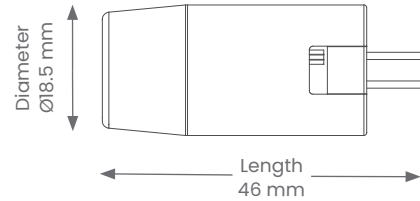

Lamp

LED COB SLIDE SWITCH - G4

Product Code: G435WCCT

Product Features

- Application - Interior
- Lifespan - 15,000 hours (L70)

Materials & Finish

- **Material**
  - Ceramic + PC

Specifications

- Non-Dimmable
- **Power**
  - Voltage - 12V AC/DC
  - Power Factor - >0.9
  - Wattage - 3.5W
- **Light Output**
  - Lumens - 370lm (@4000K)
  - Colour Temperature - 2700K | 3000K | 4000K
- **Lamp**
  - Base - G4
  - LED

Installation

n/a