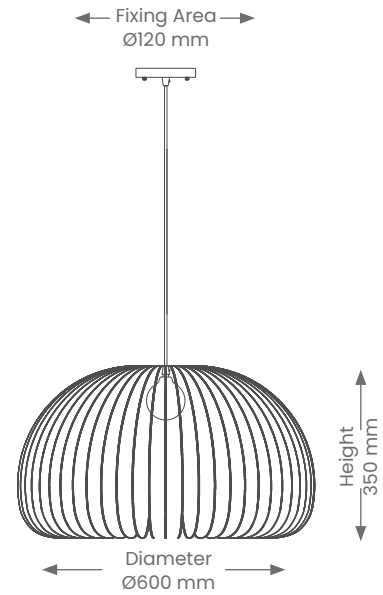

Pendant

FIN

Product Codes: P828-BLK

IP RATING

DIMMABLE*

WARRANTY

Product Features

- 60W Pendant
- Dimmable, lamp dependent
- Suitable for residential or commercial in interior installations.
- Supplied with 2M adjustable suspension cable
- Each wooden ring can be independently moved to create your custom look.

Materials & Finish

- **Material**
 - Plywood and fabric cord
- **Colour**
 -  Matt Black Wood

Specifications

- **Power**
 - Voltage - 230V
 - Wattage - 60W Max
- **Lamp**
 - Replaceable E27 (lamp included)
 - Lamp inclusion: G125 Opal Lamp