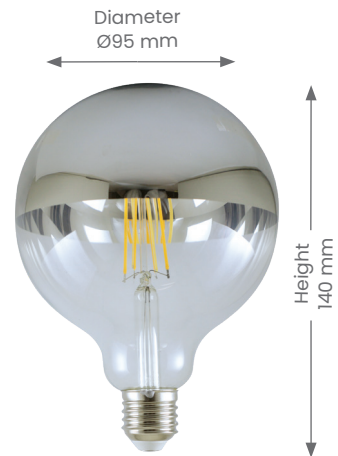

## Lamp

### FILAMENT LED MIRROR - G95

Product Code: G95E2712WM

BEAM ANGLE

WARRANTY

DIMMABLE

1 COLOUR

## Specifications

- Power
  - Voltage - 230V
  - Wattage - 12W
- Light Output
  - Lumens - 900lm (3000K)
  - Colour Temperature - 3000K
- Lamp
  - Type - G95
  - Base - E27
  - LED