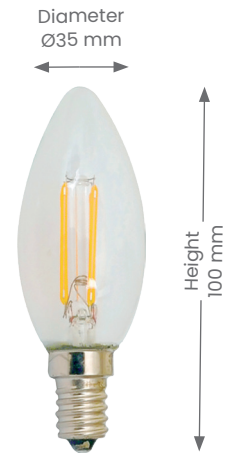

Lamp

FILAMENT LED – CANDLE

Product Code: LEDCANDLE4W

BEAM ANGLE

WARRANTY

DIMMABLE

1 COLOUR

Product Features

- Application - Interior
- Lifespan - 25,000 hours(L70)

Materials & Finish

- Material
 - LED Filament

Specifications

- Power
 - Voltage - 230V
 - Wattage -4W
- Light Output
 - Lumens -400lm (2700K)
 - Colour Temperature -2700K
- Lamp
 - Type - Candle
 - Base - E14
 - LED