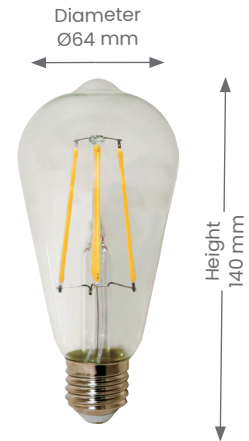

## Lamp

### FILAMENT LED – ST64

Product Code: ST64E27

BEAM ANGLE

WARRANTY

DIMMABLE

1 COLOUR

## Specifications

- **Power**
  - Voltage - 230V
  - Wattage -8W
- **Light Output**
  - Lumens -800lm (3000K)
  - Colour Temperature -3000K
- **Lamp**
  - Type - ST64
  - Base - E27
  - LED