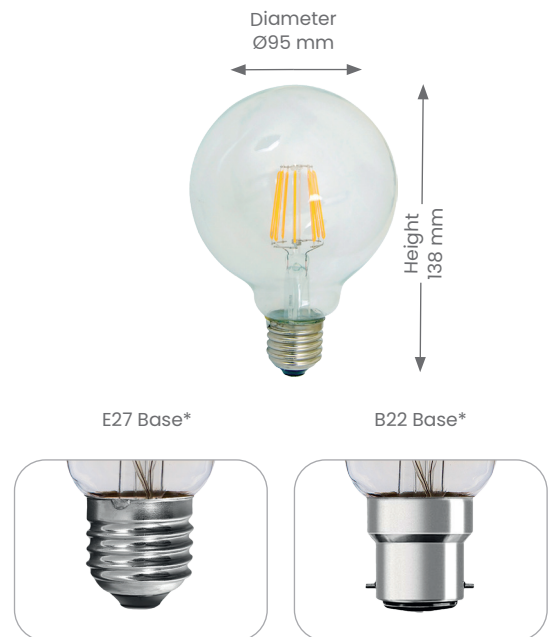

## Lamp

### LED FILAMENT – G95

Product Codes: LEDG95E278W & LEDG95B228W

BEAM ANGLE

WARRANTY

DIMMABLE

CRI

1 COLOUR

## Product Features

- Application - Interior
- Lifespan - 25,000 hours (L70)
- Equivalent to 60W incandescent lamp

## Specifications

- **Power**
  - Voltage - 230V
  - Wattage - 8W
- **Light Output**
  - Lumens - 800lm (2700K)
  - Colour Temperature - 2700K
- **Lamp**
  - Type - G95
  - Base - E27\* or B22\*
  - \*Codes: E27: LEDG95E278W  
B22: LEDG95B2278W
  - LED