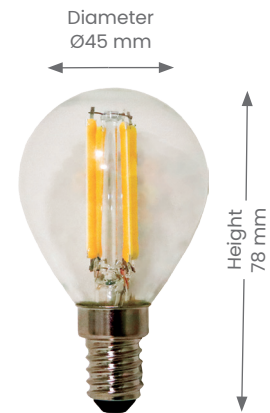

Lamp

FILAMENT LED - G45

Product Code: G45E14

BEAM ANGLE

WARRANTY

1 COLOUR

Product Features

- Application - Interior
- Lifespan - 25,000 hours (L70)

Materials & Finish

- Material
- LED Filament

Specifications

- Non-Dimmable
- Power
 - Voltage - 230V
 - Wattage - 6W
- Light Output
 - Lumens - 700lm (3000K)
 - Colour Temperature - 3000K
- Lamp
 - Type - G45
 - Base - E14
 - LED