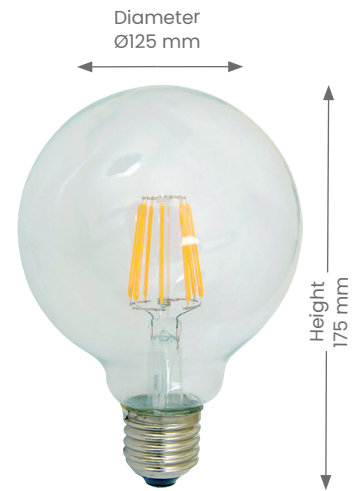

Lamp

LED FILAMENT - G125

Product Codes: LEDG125E278W

BEAM ANGLE

WARRANTY

DIMMABLE

CRI

1 COLOUR

Product Features

- Application - Interior
- Lifespan - 25,000 hours (L70)
- Equivalent to 60W incandescent lamp

Materials & Finish

- Material
- LED Filament

Specifications

- **Power**
 - Voltage - 230V
 - Wattage - 8W
- **Light Output**
 - Lumens - 800lm (2700K)
 - Colour Temperature - 2700K
- **Lamp**
 - Type - G125
 - Base - E27
 - LED