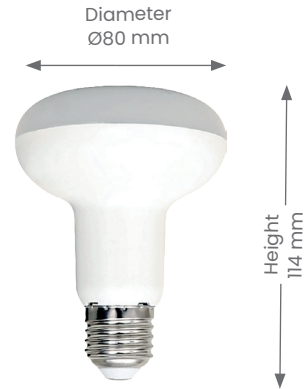

Lamp

FILAMENT FROSTED – R80

Product Code: LEDR8012W3K

BEAM ANGLE

WARRANTY

DIMMABLE

CRI

1 COLOUR

Product Features

- Application - Interior
- Lifespan - 20,000 hours (L70)

Materials & Finish

- Material
 - LED Filament

Specifications

- Power
 - Voltage - 230V
 - Wattage - 12W
 - Max ambient operating temperature: +50°C
- Light Output
 - Lumens - 960lm (3000K)
 - Colour Temperature - 3000K
- Lamp
 - Type - R80
 - Base - E27
 - LED