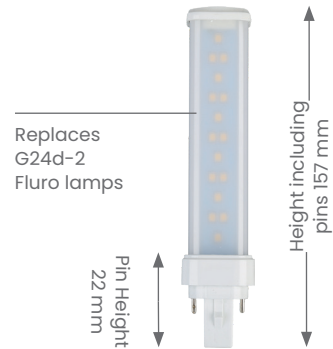

Lamp

FILAMENT FROSTED - G24D-2

Product Code: LEDFLD10W4K

BEAM ANGLE

WARRANTY

DIMMABLE

CRI

1 COLOUR

Product Features

- Application - Interior
- Lifespan - 20,000 hours (L70)
- LED compact fluorescent replacement

Materials & Finish

- Material
- LED Filament

Specifications

- Power
 - Voltage - 230V
 - Wattage - 10W
 - Max ambient operating temperature: +50°C
- Light Output
 - Lumens - 900lm (4000K)
 - Colour Temperature - 4000K
- Lamp
 - Type - G24D-2
 - LED