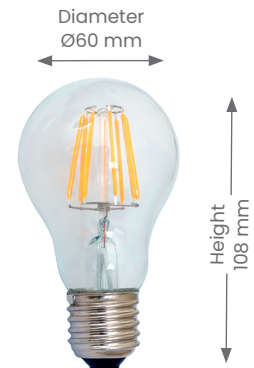

Lamp

FILAMENT A60 - 12V - (EXTRA LOW VOLTAGE)

Product Code: 12VA60E278W

BEAM ANGLE

WARRANTY

1 COLOUR

Product Features

- Application - Interior
- Lifespan - 25,000 hours (L70)
- Equivalent to 60W incandescent lamp

Materials & Finish

- **Material**
 - LED Filament

Specifications

- Non-Dimmable
- **Power**
 - Voltage - 12V
 - Wattage - 8W
- **Light Output**
 - Lumens - 800lm (2700K)
 - Colour Temperature - 2700K
- **Lamp**
 - Type - A60
 - Base - E27
 - LED