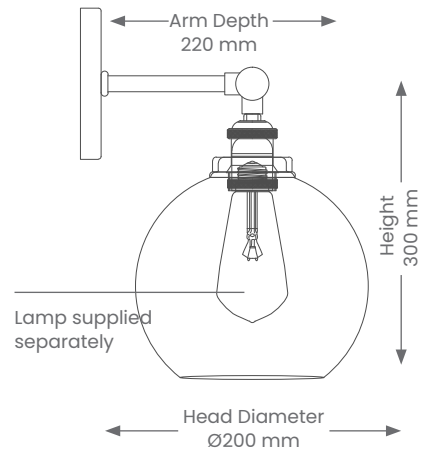

## Wall Light

### Esther

Product Codes: KW199

Fixing Area  
Ø110 mm

IP RATING

DIMMABLE\*

WARRANTY

## Specifications

- **Power**
  - Voltage - 230V
  - Wattage - 40W Max
- **Lamp**
  - Replaceable E27 (sold separately)