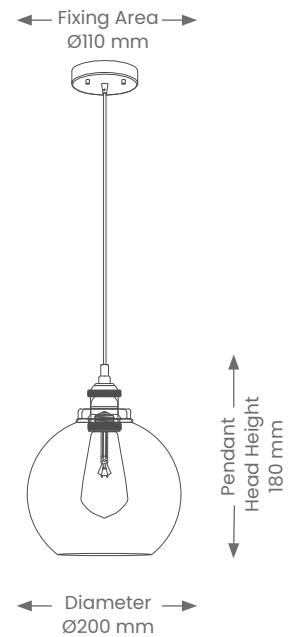

Pendant

ESTHER

Product Codes: KP199

IP RATING

DIMMABLE

WARRANTY

Product Features

- Perfect for over bench tops
- Dimmable, lamp dependent
- Suitable for residential in interior installations.
- Supplied with 2M adjustable suspension cable

Materials & Finish

- **Material**
  - Metal & Glass
- **Colour**
  - Brass & Gun Metal

Specifications

- **Power**
  - Voltage - 230V
  - Wattage - 40W Max
- **Lamp**
  - ST64E27 (Lamp included)

Installation

- **Mounting** - Surface Mounted Suspended