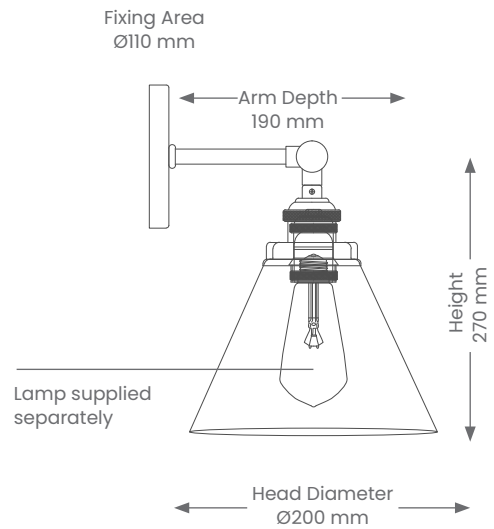

Wall Light

Estelle

Product Codes: KW200

IP RATING

DIMMABLE*

WARRANTY

Product Features

- Suitable for residential in interior installations.
- Dimmable, lamp dependent

Materials & Finish

- **Material**
 - Metal & Glass
- **Colour**
 -   Brass & Black Metal

Specifications

- **Power**
 - Voltage - 230V
 - Wattage - 40W Max
- **Lamp**
 - Replaceable E27 (sold separately)

Installation

- **Mounting** - Surface Mounted