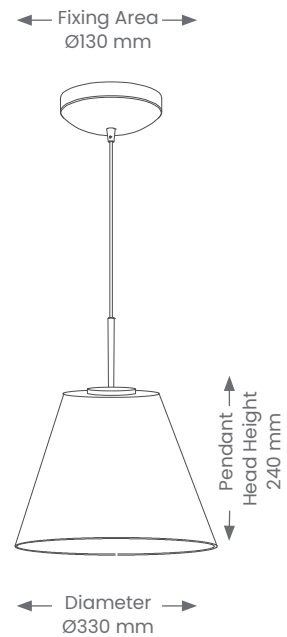

## Pendant EMMELINE

Product Codes: VP361-SN

IP RATING

DIMMABLE\*

WARRANTY

### Product Features

- Dimmable, lamp dependent
- Suitable for residential or commercial in interior installations.
- Supplied with 2M adjustable suspension cable

### Specifications

- **Power**
  - Voltage - 230V
  - Wattage - 60W Max
- **Lamp**
  - Replaceable E27 (sold separately)