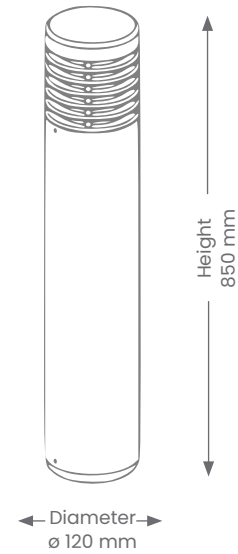

Bollard

Elita - Large

Product Codes: BL210-850

BEAM ANGLE

IP RATING

WARRANTY

DIMMABLE*

Product Features

- Suitable for residential or commercial in exterior installations
- Dimmable, lamp dependent
- Convertable to 12V by using our 12V LED lamp 12VA60E278W
- Powder coated marine grade for increased weather protection
- Detachable base plate for easy mounting
- Can be run on either a 230V or 12V system, external driver required with 12V system

Materials & Finish

- **Material**
 - Die-cast aluminium, marine grade point
 - Lens- Frosted PC
- **Colour**
 -  Black

Specifications

- IK Rating - IK08
- **Power**
 - Voltage - 230V or 12V*
 - Driver - Not required*
 - Wattage - 15W Max
- **Lamp**
 - Replaceable E27 (sold separately)