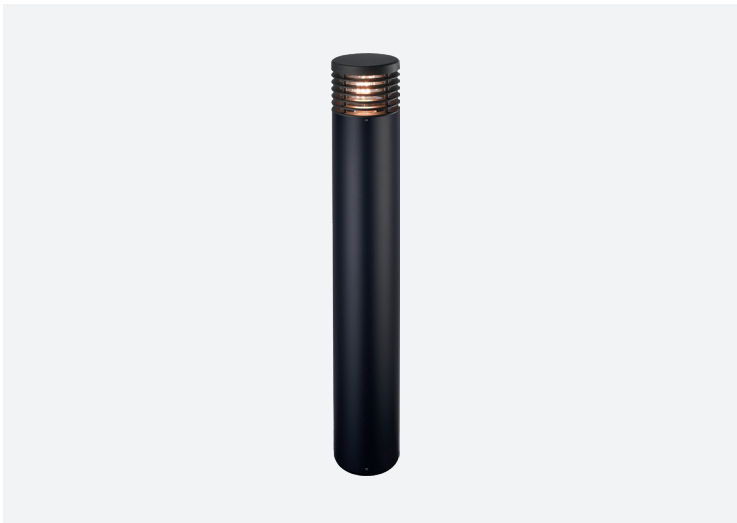

Bollard

Elita - Large

Product Codes: BL210-850

BEAM ANGLE

IP RATING

WARRANTY

DIMMABLE*

Product Features

- Suitable for residential or commercial in exterior installations
- Dimmable, lamp dependent
- Convertable to 12V by using our 12V LED lamp 12VA60E278W
- Powder coated marine grade for increased weather protection
- Detachable base plate for easy mounting
- Can be run on either a 230V or 12V system, external driver required with 12V system

Materials & Finish

- **Material**
 - Die-cast aluminium, marine grade point
 - Lens- Frosted PC
- **Colour**
 -  Black

Specifications

- IK Rating - IK08
- **Power**
 - Voltage - 230V or 12V*
 - Driver - Not required*
 - Wattage - 15W Max
- **Lamp**
 - Replaceable E27 (sold separately)