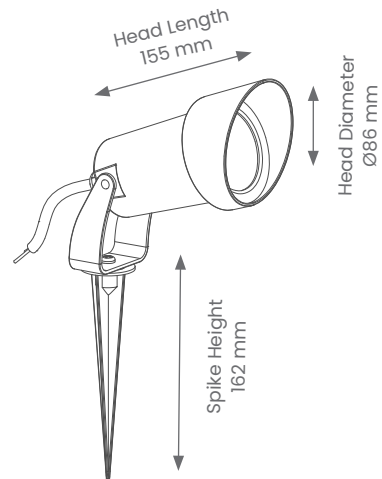

## Exterior Spotlight EDEN+ SPC SPIKE MOUNT

Product Codes: LSP1606L

### Product Features

- Suitable for commercial or residential in exterior installations
- Adjustable 120° swivel head
- Adjustable 320° swivel base

### Specifications

- IK Rating - IK08
- **Power**
  - Voltage -12V
  - Driver -Requires 12V driver
  - Wattage - 7W Max
- **Lamp**
  - Replaceable MR16 7W Max(included)