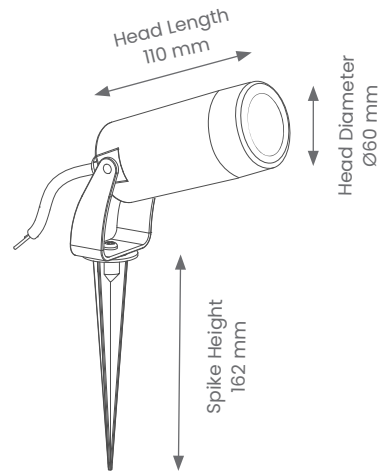

Exterior Spotlight

EDEN SPC SPIKE MOUNT

Product Codes: LSP1603

IP RATING

WARRANTY

Product Features

- Suitable for commercial or residential in exterior installations
- Adjustable 120° swivel head
- Adjustable 320° swivel base

Materials & Finish

- **Material**
  - Body: UV resistant, anti-corrosion ABS, PC
  - Lens: Clear
- **Colour**
  - Black

Specifications

- IK Rating - IK08
- **Power**
  - Voltage -12V
  - Driver -Requires 12V driver
  - Wattage - 7W Max
- **Lamp**
  - -Replaceable MR16 7W Max(not included)

Installation

- **Mounting** -Spike Mounted