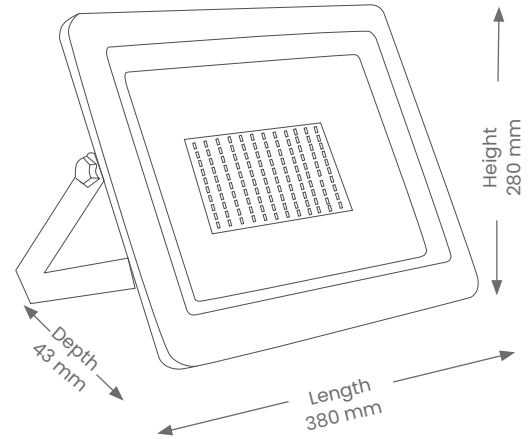

Floodlight

ECONLED NON-SENSOR – XLARGE

Product Codes: LEDFLOOD200W4K-BLK

BEAM ANGLE

IP RATING

WARRANTY

CRI

1 COLOUR

Product Features

- Suitable for light commercial* in exterior installations
- Lifespan- 40,000 hrs(L70)

*Max daily operation 12 hours

Materials & Finish

- **Material**
 - Powder coated aluminium
- **LED Type**
 - Integrated SMD LED
- **Colour**
 -  Black

Specifications

- Non-Dimmable
- IK Rating - IK08
- **Power**
 - Voltage - 230V
 - Driver - Integral
 - Wattage -200W
 - Power Factor - >0.9
 - Max ambient operating temperature: -20°C to +60°C
- **Light Output**
 - Lumens - 15000lm
 - Colour Temperature - 4000K
 - CRI - >70
- **Lamp**
 - Tech - Integrated LED