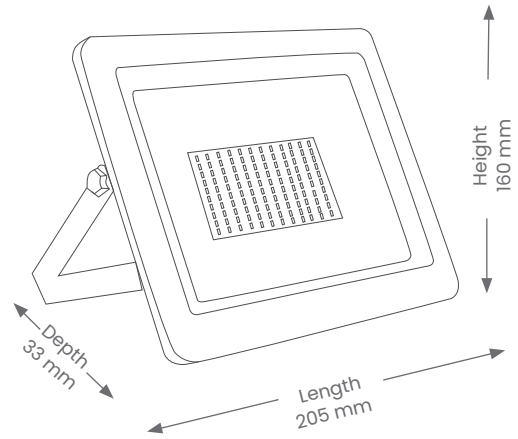

Floodlight

ECONLED NON-SENSOR – SMALL

Product Codes: LEDFLOOD50W4K-BLK

BEAM ANGLE

IP RATING

WARRANTY

CRI

1 COLOUR