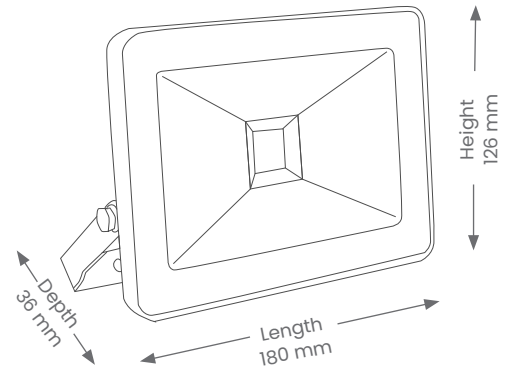

Floodlight

ECONLED NON-SENSOR – MEDIUM

Product Codes: LEDFLOOD20W4K-BLK

BEAM ANGLE

IP RATING

WARRANTY

CRI

1 COLOUR

Product Features

- Suitable for residential in exterior installations
- Cost effective solution for lighting up residential environments such as driveways, sheds, and garages
- Lifespan- 40,000 hrs(L70)
- Also available in a sensor model : LEDFLOOD20W4KS-BLK/ WH

Materials & Finish

- **Material**
  - Powder coated aluminium
- **LED Type**
  - Integrated SMD LED
- **Colour**
  - Black

Specifications

- Non-Dimmable
- **Power**
  - Voltage - 230V
  - Driver - Integral
  - Wattage - 20W
  - Power Factor - >0.9
- **Light Output**
  - Lumens - 2000lm
  - Colour Temperature - 4000K
  - CRI - >75
- **Lamp**
  - Tech - Integrated LED

*Note: Fitting cannot run 24/7

Installation

- **Mounting** - Surface Mounted