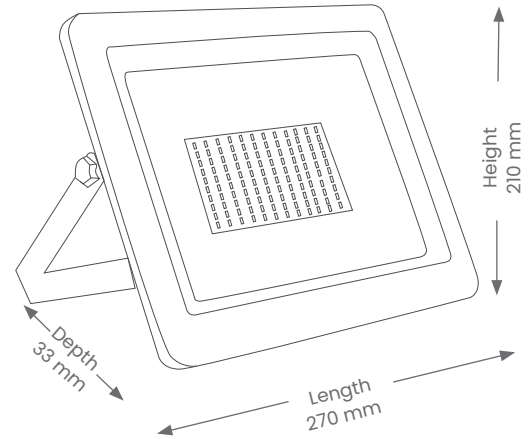

Floodlight

ECONLED NON-SENSOR – MEDIUM

Product Codes: LEDFLOOD100W4K-BLK

BEAM ANGLE

IP RATING

WARRANTY

CRI

1 COLOUR