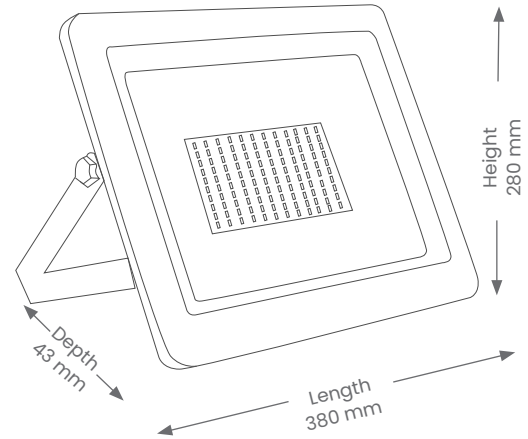

Floodlight

ECONLED NON-SENSOR – LARGE

Product Codes: LEDFLOOD150W4K-BLK

BEAM ANGLE

IP RATING

WARRANTY

CRI

1 COLOUR

Product Features

- Suitable for light commercial* in exterior installations
- Lifespan- 40,000 hrs(L70)

*Max daily operation 12 hours

Materials & Finish

- **Material**
 - Powder coated aluminium
- **LED Type**
 - Integrated SMD LED
- **Colour**
 -  Black

Specifications

- Non-Dimmable
- IK Rating - IK08
- **Power**
 - Voltage - 230V
 - Driver - Integral
 - Wattage - 150W
 - Power Factor - >0.9
 - Max ambient operating temperature: +60°C
- **Light Output**
 - Lumens - 11500lm
 - Colour Temperature - 4000K
 - CRI - >70
- **Lamp**
 - Tech - Integrated LED