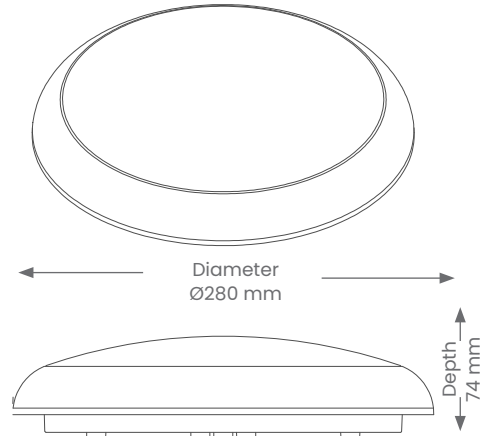

Button
EASY B – MEDIUM
Product Codes: QB18

Product Features

- Suitable for residential or commercial in either interior or exterior installations
- Tricolour switchable
- Dimmable
- Lifespan - 30,000 hrs (L70)
- Timesaver install features
 - Screw through base
 - Centralised cable entry
 - Push terminals
 - Hinged LED board (no screws)

Materials & Finish

- **Material**
 - UV resistant PC
- **LED Type**
 - Integrated SMD LED
- **Colour**
 -  White

Specifications

- **Power**
 - Voltage - 230V
 - Driver - Integral
 - Wattage - 18W
 - Max ambient operating temperature: +50°C
- **Light Output**
 - Lumens - 1450lm (3K) | 1600lm (4K) | 1550lm (6K)
 - Colour Temperature - 3000K | 4000K | 6000K
 - CRI - >80
- **Lamp**
 - Tech - Integrated LED