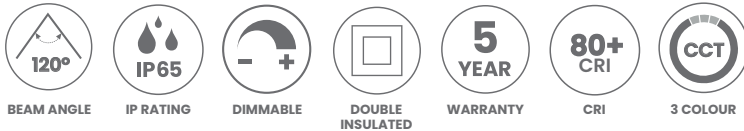

Button
EASY B – MEDIUM
Product Codes: QB18

Product Features

- Suitable for residential or commercial in either interior or exterior installations
- Tricolour switchable
- Dimmable
- Lifespan - 30,000 hrs (L70)
- Timesaver install features
 - Screw through base
 - Centralised cable entry
 - Push terminals
 - Hinged LED board (no screws)

Materials & Finish

- **Material**
 - UV resistant PC
- **LED Type**
 - Integrated SMD LED
- **Colour**
 -  White

Specifications

- **Power**
 - Voltage - 230V
 - Driver - Integral
 - Wattage - 18W
 - Max ambient operating temperature: +50°C
- **Light Output**
 - Lumens - 1450lm (3K) | 1600lm (4K) | 1550lm (6K)
 - Colour Temperature - 3000K | 4000K | 6000K
 - CRI - >80
- **Lamp**
 - Tech - Integrated LED